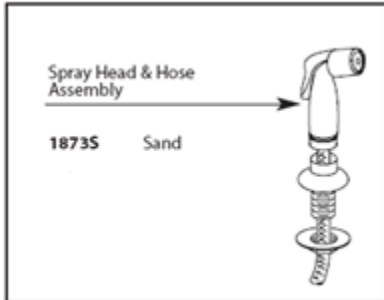

#4

Hose & Side spray in sand

Model # 1873S

Part # 1178

List Price $29.55

NOW $15

#5

Chateau 7500 series 9" spout for 1 handle kitchen faucet in chrome

Model # 739

Part # 12978

List Price $84.75

NOW $43

No image available

#6

Chateau Clear wing handle inserts

Model # 14901

Part # 13157

List Price $11.15

NOW $6

#7

Monticello mini widespread trim kit for 2 handle lav with drain assembly in chrome/polished brass

Model # T4560CP

Part # 1326