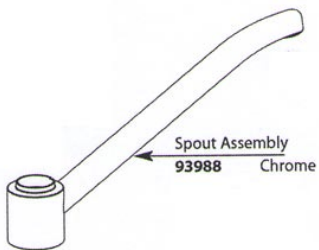

#34

Monticello large lever handle insert in polished brass (quantity 1)

Model # 97463

Part # 19132

List Price \$31.65

NOW \$16

#35

Monticello large lever handle insert in porcelain/chrome (quantity 1)