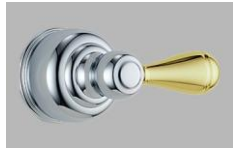

Model # T2710-LHP + H65 List Price \$191.35 + \$69.30= \$260.65

**NOW \$138**

Valve (R2707) sold separately; please call an associate for details

#7

Classic scald-guard tub/shower trim in chrome and brilliance polished brass with metal lever handle in chrome & brilliance polished brass

Model # 1448-CBLHP + H75CB List Price \$187.75 + \$45.10= \$232.85

**NOW \$116**

#8

Classic scald-guard shower trim in chrome and brilliance polished brass with metal lever handle in chrome & brilliance polished brass

Model # 1424-CBLHP + H75CB

List Price \$145.55 + \$45.10= \$190.65

**NOW \$95**

#9

Innovations roman tub trim kit in and brilliance polished brass with metal lever handle set in chrome and brilliance polished brass

Model # 2730-CBLHP + H65CB

List Price \$237.55 + \$90.10=\$327.65

**NOW \$164**

#10

Innovation widespread lav faucet in chrome and brilliance polished brass with metal lever handle set in chrome and brilliance polished brass