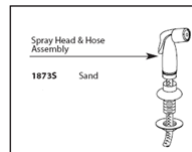

(Some valves are sold separately)

#1

Monticello large lever handle inserts in polished brass  
Model # 97373 Part # 11072, Hurry -- only 1 available!

List Price \$46.45

**NOW \$23**

#2

Hose & Side spray in sand  
Model # 1873S Part # 1178 Hurry -- only 1 available!